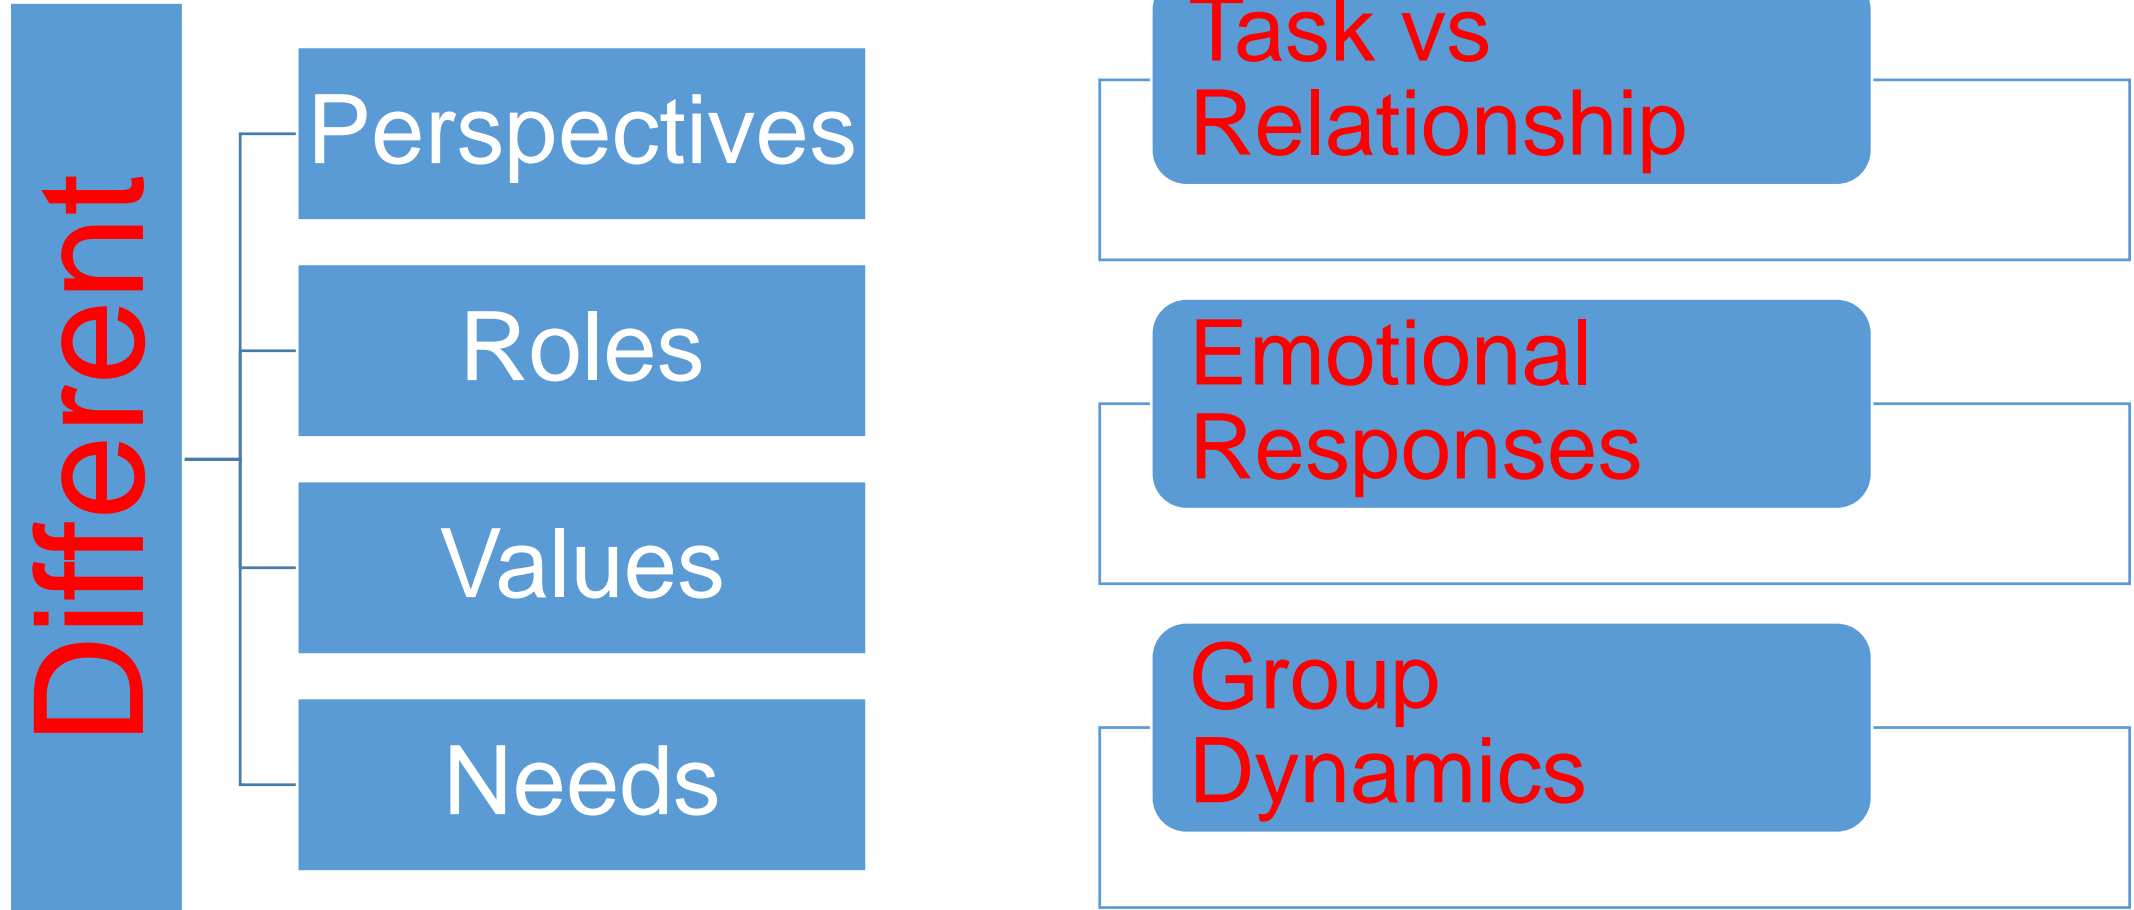

- Perfect Storm
- Storm Damage

Structure

Structure is Like
Glasses for the Mind

Structure is Support

Sustained Success Requires Structural
Soundness

Conflict

A Mindset for Managing Conflict

Process For Managing Conflict

Managing Oneself